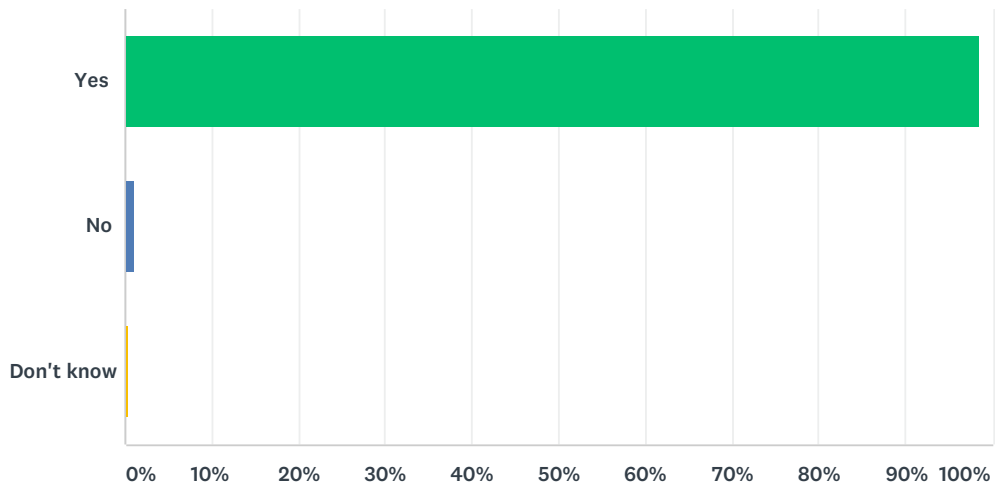

Q4 Do you think plastic waste poses a risk to animals and the environment?

Answered: 1,517 Skipped: 0

ANSWER CHOICES	RESPONSES	
Yes	98.55%	1,495
No	1.05%	16
Don't know	0.40%	6
TOTAL		1,517