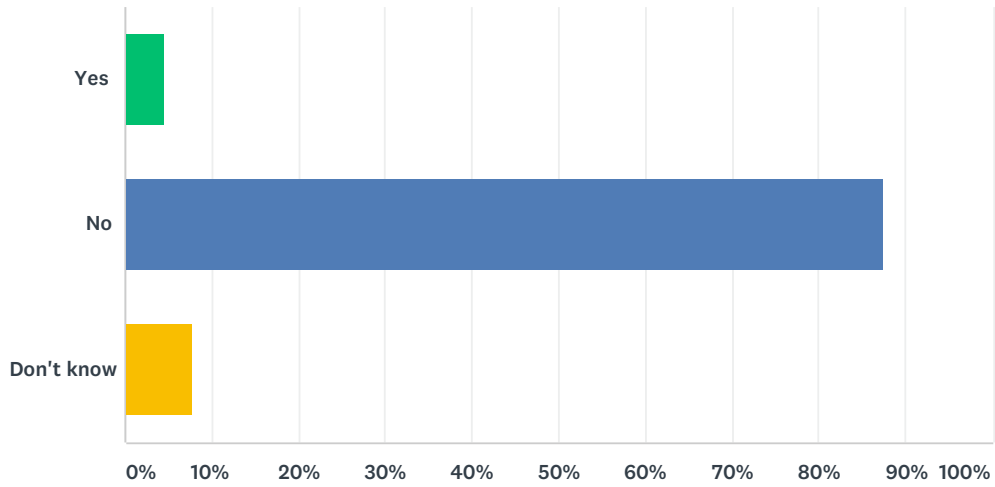

### Q5 Do you think the Government is doing enough to tackle the issue of plastic pollution in Malawi?

Answered: 1,517 Skipped: 0

ANSWER CHOICES	RESPONSES
Yes	4.68% 71
No	87.54% 1,328
Don't know	7.78% 118
TOTAL	1,517