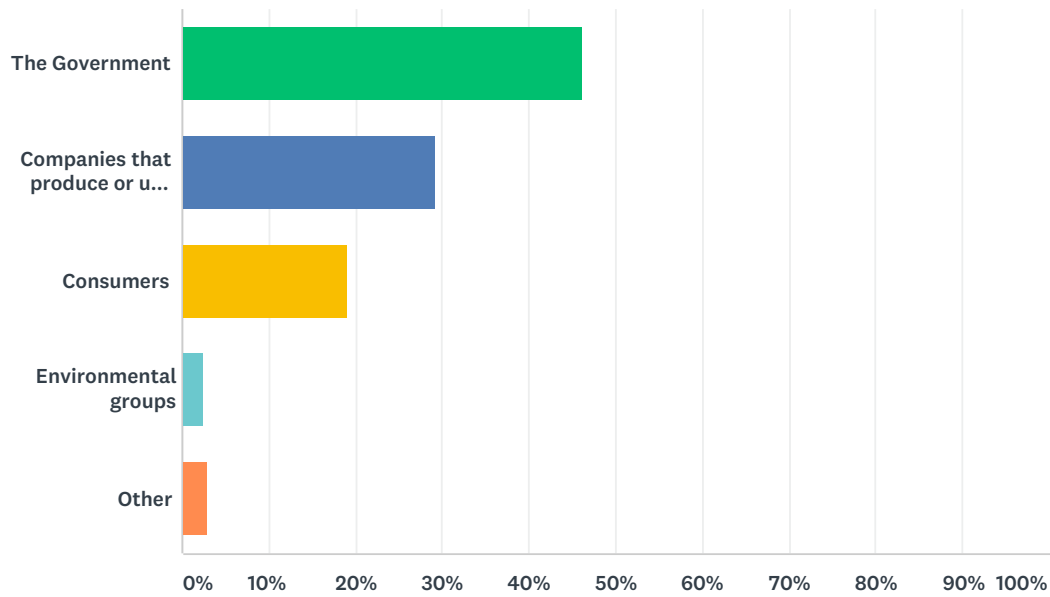

### Q5 Do you think the Government is doing enough to tackle the issue of plastic pollution in Malawi?

Answered: 1,517 Skipped: 0

ANSWER CHOICES	RESPONSES
Yes	4.68% 71
No	87.54% 1,328
Don't know	7.78% 118
TOTAL	1,517

## Q6 Who do you think should take most responsibility for preventing plastic pollution in Malawi?

Answered: 1,517 Skipped: 0

ANSWER CHOICES	RESPONSES	
The Government	46.21%	701
Companies that produce or use plastics	29.27%	444
Consumers	19.05%	289
Environmental groups	2.44%	37
Other	3.03%	46
<b>TOTAL</b>		<b>1,517</b>