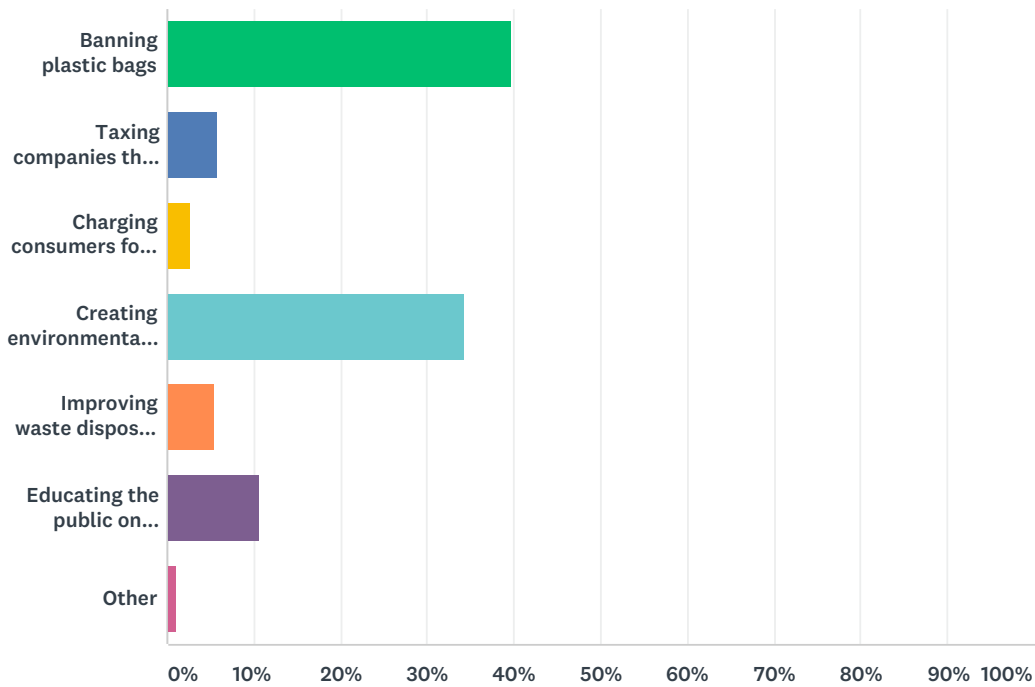

Q9 What do you think is the single biggest thing that could reduce plastic pollution in Malawi?

Answered: 1,517 Skipped: 0

ANSWER CHOICES	RESPONSES	
Banning plastic bags	39.75%	603
Taxing companies that use a lot of plastics	5.93%	90
Charging consumers for plastic bags	2.77%	42
Creating environmentally friendly alternatives to plastics	34.28%	520
Improving waste disposal systems	5.41%	82
Educating the public on plastic waste	10.74%	163
Other	1.12%	17
TOTAL		1,517