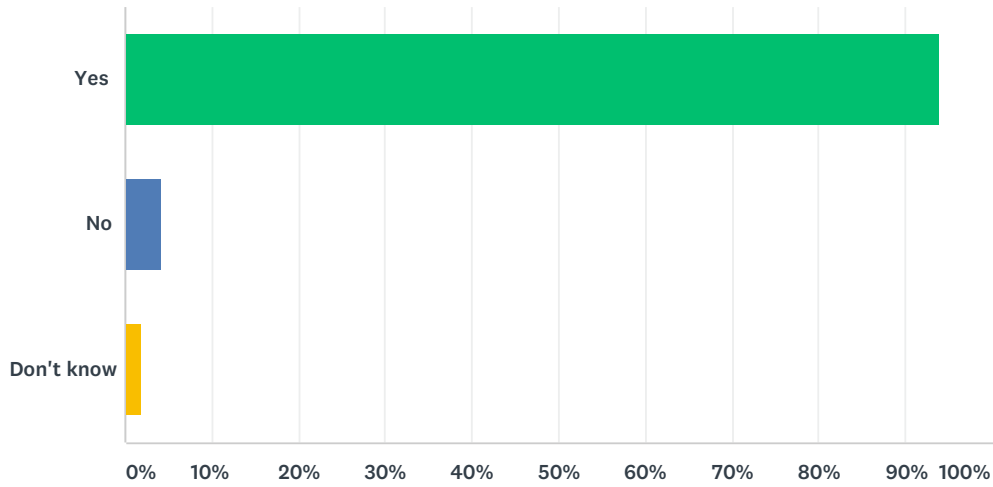

Q7 Do you think there should be a national ban on thin plastic bags in Malawi?

Answered: 1,517 Skipped: 0

ANSWER CHOICES	RESPONSES	
Yes	93.94%	1,425
No	4.15%	63
Don't know	1.91%	29
TOTAL		1,517