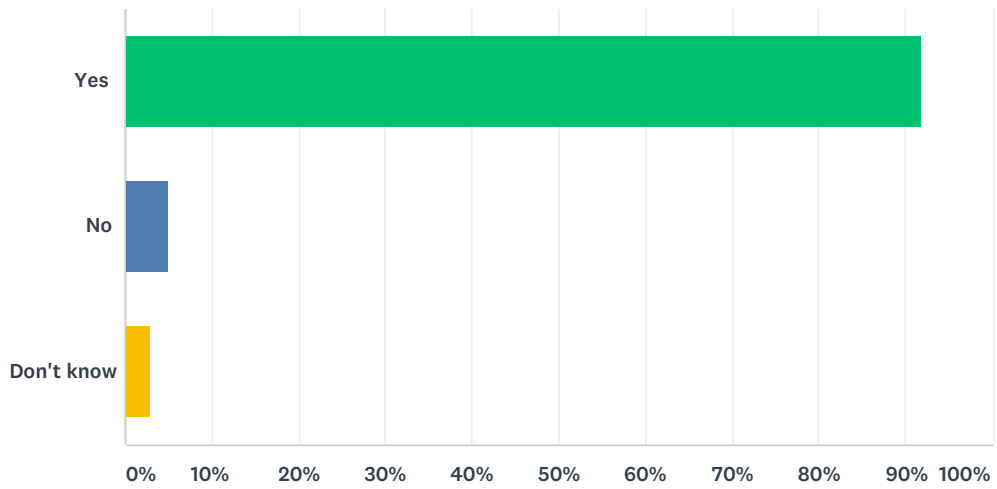

Q8 Would you have a more positive view about a company that reduced or banned the use of plastics?

Answered: 1,517 Skipped: 0

ANSWER CHOICES	RESPONSES	
Yes	91.89%	1,394
No	5.08%	77
Don't know	3.03%	46
TOTAL		1,517